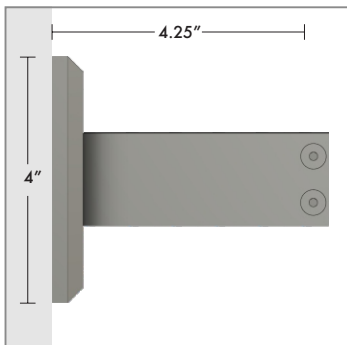

FLAT IRON WALL ASSEMBLY

FIEWB425- Return Wall Bracket

- Stocked in standard 4.25" wall projection
- Includes mounting hardware for both hollow wall (sheetrock) and stud installations, for concrete please inquire
- Backplate measures 2"W x 4"H, large flat surface insures strong installation even with hollow walls
- Hidden 1/4" adjustment glide allows for minor installation adjustments
- Custom projections and double rod installs available

FICWB425- Passing Wall Bracket

- Passing brackets allows for wide width functions curtains when used with c-ring
- Stocked in standard 4.25" wall projection
- Hidden 1/4" adjustment glide allows for minor installation adjustments
- Custom projections available