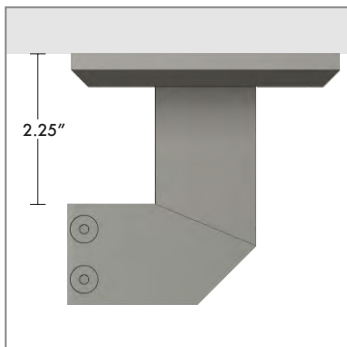

FLAT IRON WALL ASSEMBLY

FIEWB425- Return Wall Bracket

- Stocked in standard 4.25" wall projection
- Includes mounting hardware for both hollow wall (sheetrock) and stud installations, for concrete please inquire
- Backplate measures 2"W x 4"H, large flat surface insures strong installation even with hollow walls
- Hidden 1/4" adjustment glide allows for minor installation adjustments
- Custom projections and double rod installs available

FICWB425- Passing Wall Bracket

- Passing brackets allows for wide width functions curtains when used with c-ring
- Stocked in standard 4.25" wall projection
- Hidden 1/4" adjustment glide allows for minor installation adjustments
- Custom projections available

FIPRB425- Passing Ring

- C ring passes center bracket for full functionality
- Rings glide on custom plastic inserts for ease of use and sound control

FACTS

- Solid steel construction throughout
- Hand patina finishes
- Wood rods contain steel insert for additional strength
- Custom options: bay radius, corners, bespoke finishes
- manual and motorized track options

FLAT IRON

CEILING ASSEMBLY

- Stocked in standard 2.25" drop from ceiling
- Includes mounting hardware for wood rafters, please inquire for concrete or other installations
- Hidden 1/4" adjustment glide allows for minor installation adjustments
- Custom projections and double rod installs available