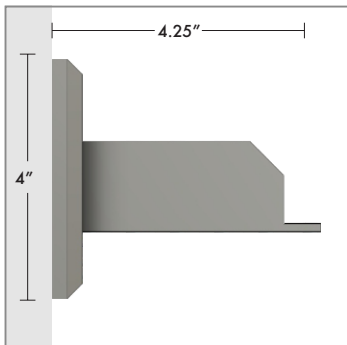

FLAT IRON WALL ASSEMBLY

FIEWB425- Return Wall Bracket

- Stocked in standard 4.25" wall projection
- Includes mounting hardware for both hollow wall (sheetrock) and stud installations, for concrete please inquire
- Backplate measures 2"W x 4"H, large flat surface insures strong installation even with hollow walls
- Hidden 1/4" adjustment glide allows for minor installation adjustments
- Custom projections and double rod installs available

FICWB425- Passing Wall Bracket

- Passing brackets allows for wide width functions curtains when used with c-ring
- Stocked in standard 4.25" wall projection
- Hidden 1/4" adjustment glide allows for minor installation adjustments
- Custom projections available