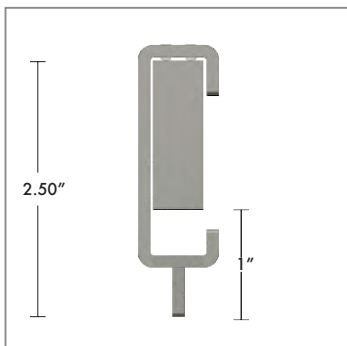

FLAT IRON WALL ASSEMBLY

FIEWB425- Return Wall Bracket

- Stocked in standard 4.25" wall projection
- Includes mounting hardware for both hollow wall (sheetrock) and stud installations, for concrete please inquire
- Backplate measures 2"W x 4"H, large flat surface insures strong installation even with hollow walls
- Hidden 1/4" adjustment glide allows for minor installation adjustments
- Custom projections and double rod installs available

FIPRB425- Passing Ring

- C ring passes center bracket for full functionality
- Rings glide on custom plastic inserts for ease of use and sound control

FACTS

- Solid steel construction throughout
- Hand patina finishes
- Wood rods contain steel insert for additional strength
- Custom options: bay radius, corners, bespoke finishes
- manual and motorized track options

FLAT IRON

CEILING ASSEMBLY

- Stocked in standard 2.25" drop from ceiling
- Includes mounting hardware for wood rafters, please inquire for concrete or other installations
- Hidden 1/4" adjustment glide allows for minor installation adjustments
- Custom projections and double rod installs available

- Passing brackets allows for wide width functions curtains when used with c-ring
- Stocked in standard 2.25" drop from ceiling
- Hidden 1/4" adjustment glide allows for minor installation adjustments
- Custom projections available