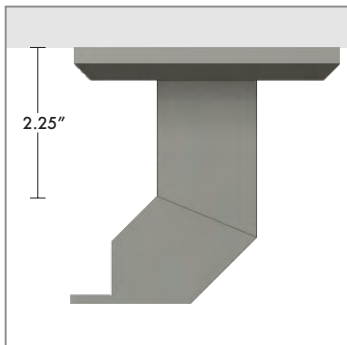

FLAT IRON WALL ASSEMBLY

FIEWB425- Return Wall Bracket

- Stocked in standard 4.25" wall projection
- Includes mounting hardware for both hollow wall (sheetrock) and stud installations, for concrete please inquire
- Backplate measures 2"W x 4"H, large flat surface insures strong installation even with hollow walls
- Hidden 1/4" adjustment glide allows for minor installation adjustments
- Custom projections and double rod installs available

FICWB425- Passing Wall Bracket

- Passing brackets allows for wide width functions curtains when used with c-ring
- Stocked in standard 4.25" wall projection
- Hidden 1/4" adjustment glide allows for minor installation adjustments
- Custom projections available

FIPRB425- Passing Ring

- C ring passes center bracket for full functionality
- Rings glide on custom plastic inserts for ease of use and sound control

FACTS

- Solid steel construction throughout
- Hand patina finishes
- Wood rods contain steel insert for additional strength
- Custom options: bay radius, corners, bespoke finishes
- manual and motorized track options

FLAT IRON

CEILING ASSEMBLY

- Stocked in standard 2.25" drop from ceiling
- Includes mounting hardware for wood rafters, please inquire for concrete or other installations
- Hidden 1/4" adjustment glide allows for minor installation adjustments
- Custom projections and double rod installs available