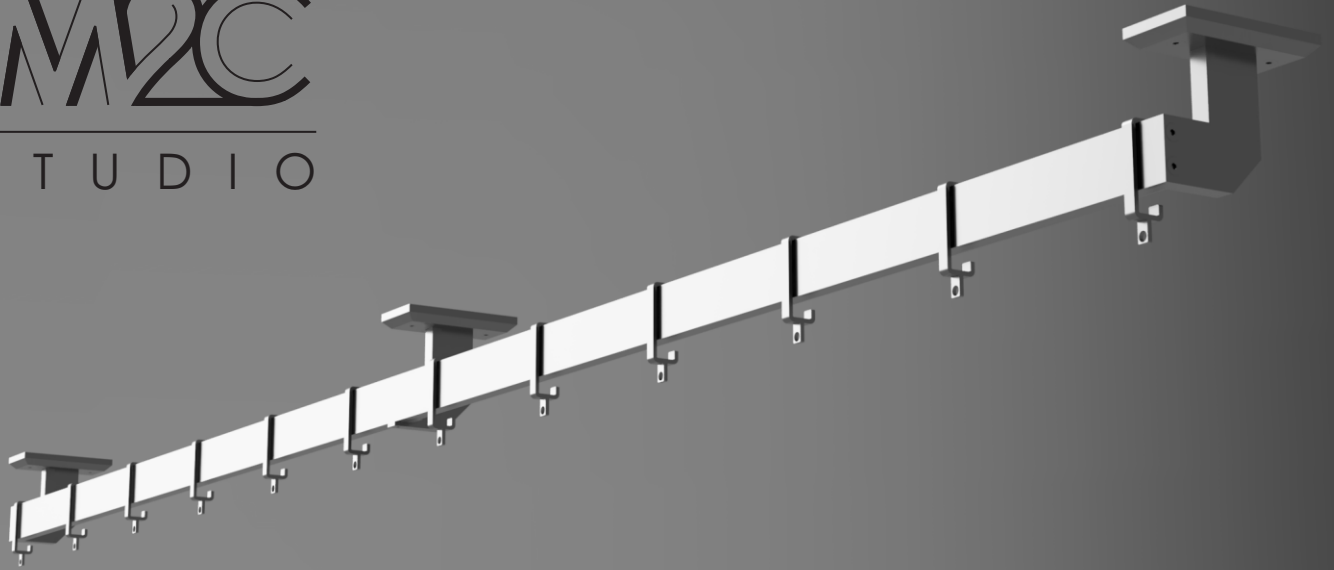

FLAT IRON WALL ASSEMBLY

FIEWB425- Return Wall Bracket

- Stocked in standard 4.25" wall projection
- Includes mounting hardware for both hollow wall (sheetrock) and stud installations, for concrete please inquire
- Backplate measures 2"W x 4"H, large flat surface insures strong installation even with hollow walls
- Hidden 1/4" adjustment glide allows for minor installation adjustments
- Custom projections and double rod installs available

FICWB425- Passing Wall Bracket

- Passing brackets allows for wide width functions curtains when used with c-ring
- Stocked in standard 4.25" wall projection
- Hidden 1/4" adjustment glide allows for minor installation adjustments
- Custom projections available

FIPRB425- Passing Ring

- C ring passes center bracket for full functionality
- Rings glide on custom plastic inserts for ease of use and sound control

FACTS

- Solid steel construction throughout
- Hand patina finishes
- Wood rods contain steel insert for additional strength
- Custom options: bay radius, corners, bespoke finishes
- manual and motorized track options

FLAT IRON

CEILING ASSEMBLY

- Stocked in standard 2.25" drop from ceiling
- Includes mounting hardware for wood rafters, please inquire for concrete or other installations
- Hidden 1/4" adjustment glide allows for minor installation adjustments
- Custom projections and double rod installs available