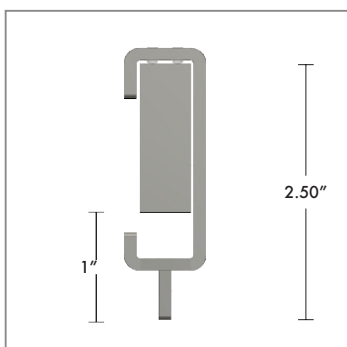

FLAT IRON WALL ASSEMBLY

FIEWB425- Return Wall Bracket

- Stocked in standard 4.25" wall projection
- Includes mounting hardware for both hollow wall (sheetrock) and stud installations, for concrete please inquire
- Backplate measures 2"W x 4"H, large flat surface insures strong installation even with hollow walls
- Hidden 1/4" adjustment glide allows for minor installation adjustments
- Custom projections and double rod installs available

FICWB425- Passing Wall Bracket

- Passing brackets allows for wide width functions curtains when used with c-ring
- Stocked in standard 4.25" wall projection
- Hidden 1/4" adjustment glide allows for minor installation adjustments
- Custom projections available