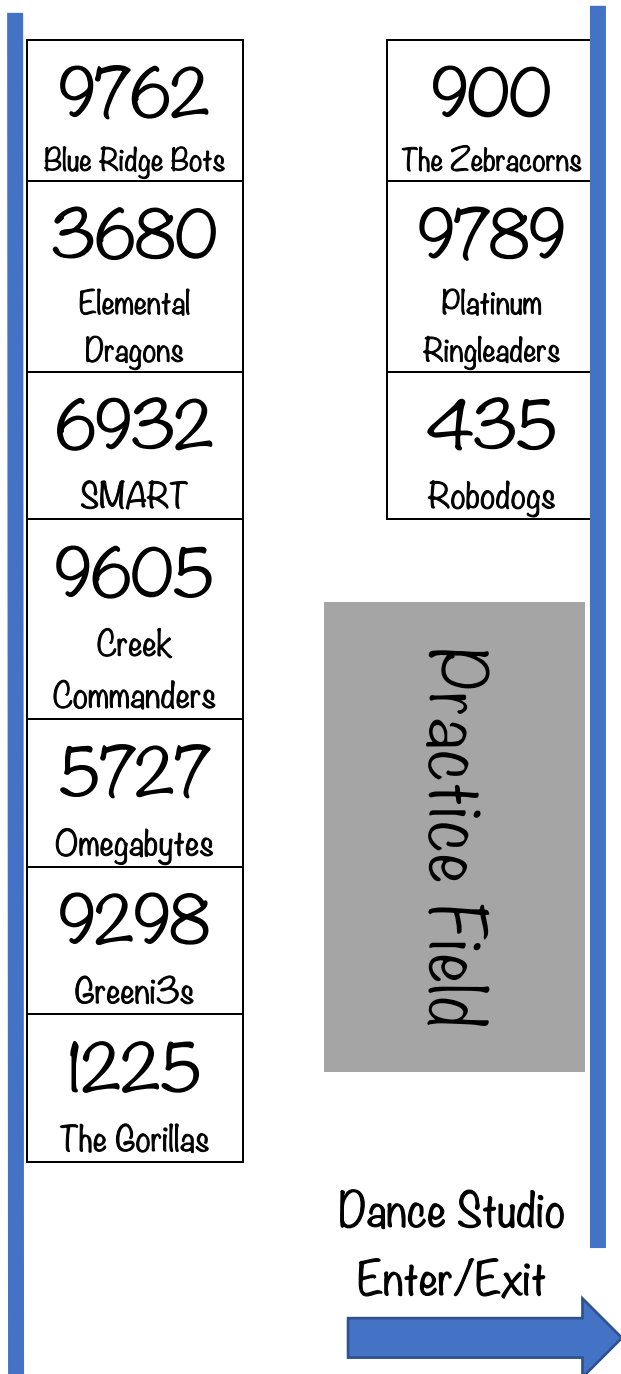

UNC Asheville
Pit Map - Arena

UNC Asheville
Pit Map - Dance Studio

- Pit Reminders:**
- Safety glasses must be worn at all times
 - Closed-toe/closed-heeled shoes ONLY
 - Badges or wristbands must be visible at all times
 - NO RUNNING
 - No Food or Drink in the Pits
 - Safety FIRST!