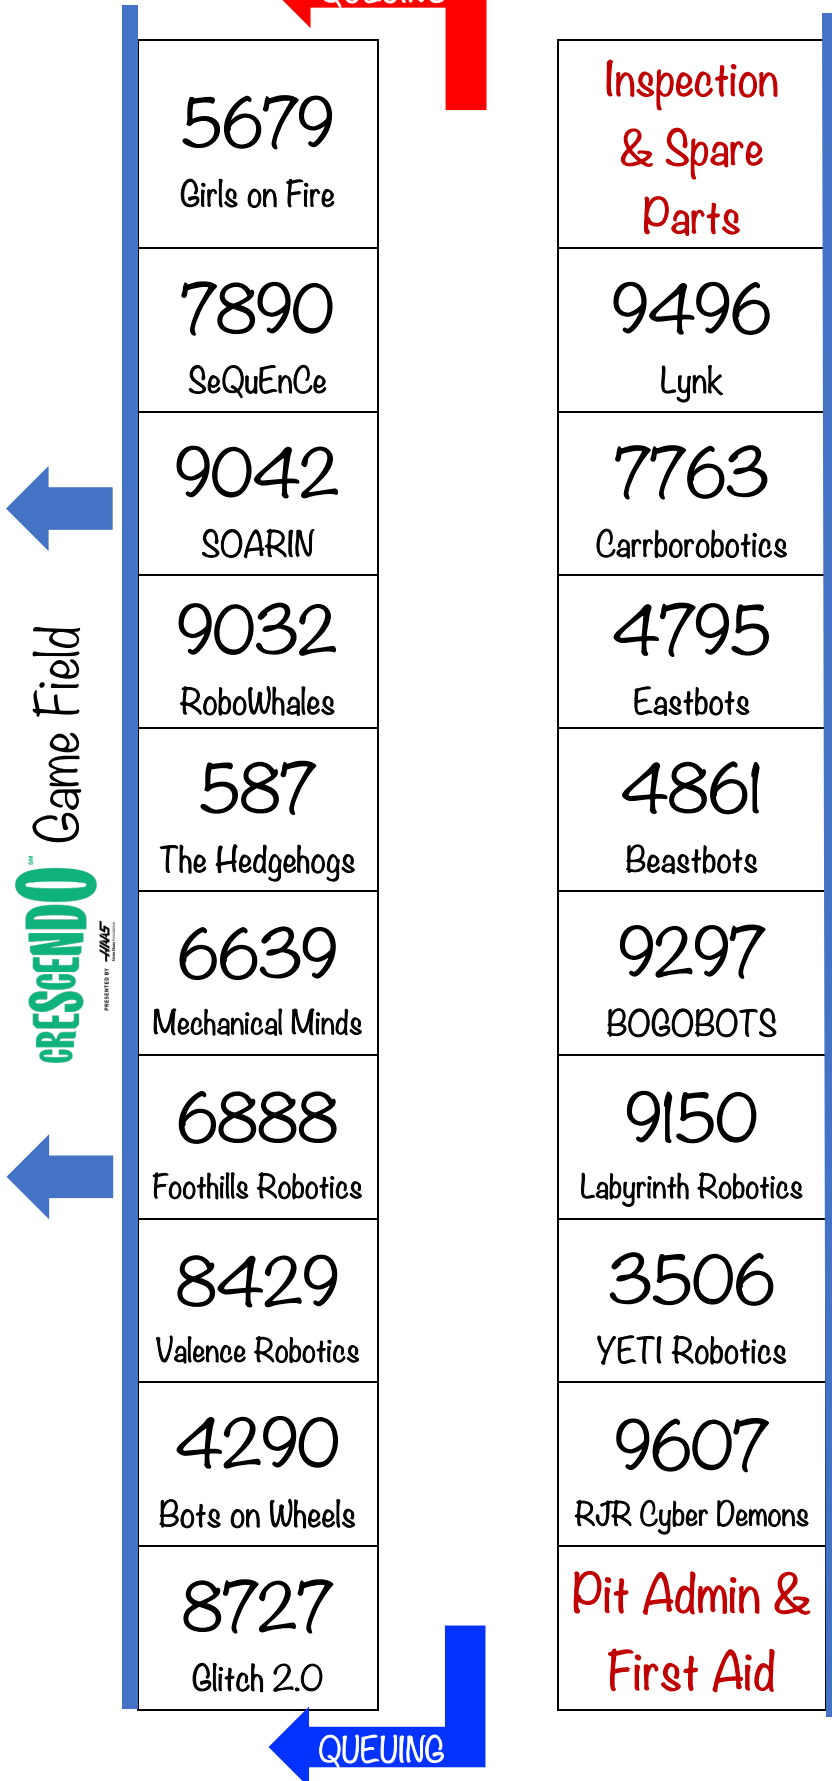

UNC Asheville
Pit Map - Arena

UNC Asheville
Pit Map - Dance Studio

- Pit Reminders:**
- Safety glasses must be worn at all times
 - Closed-toe/closed-heeled shoes ONLY
 - Badges or wristbands must be visible at all times
 - NO RUNNING
 - No Food or Drink in the Pits
 - Safety FIRST!