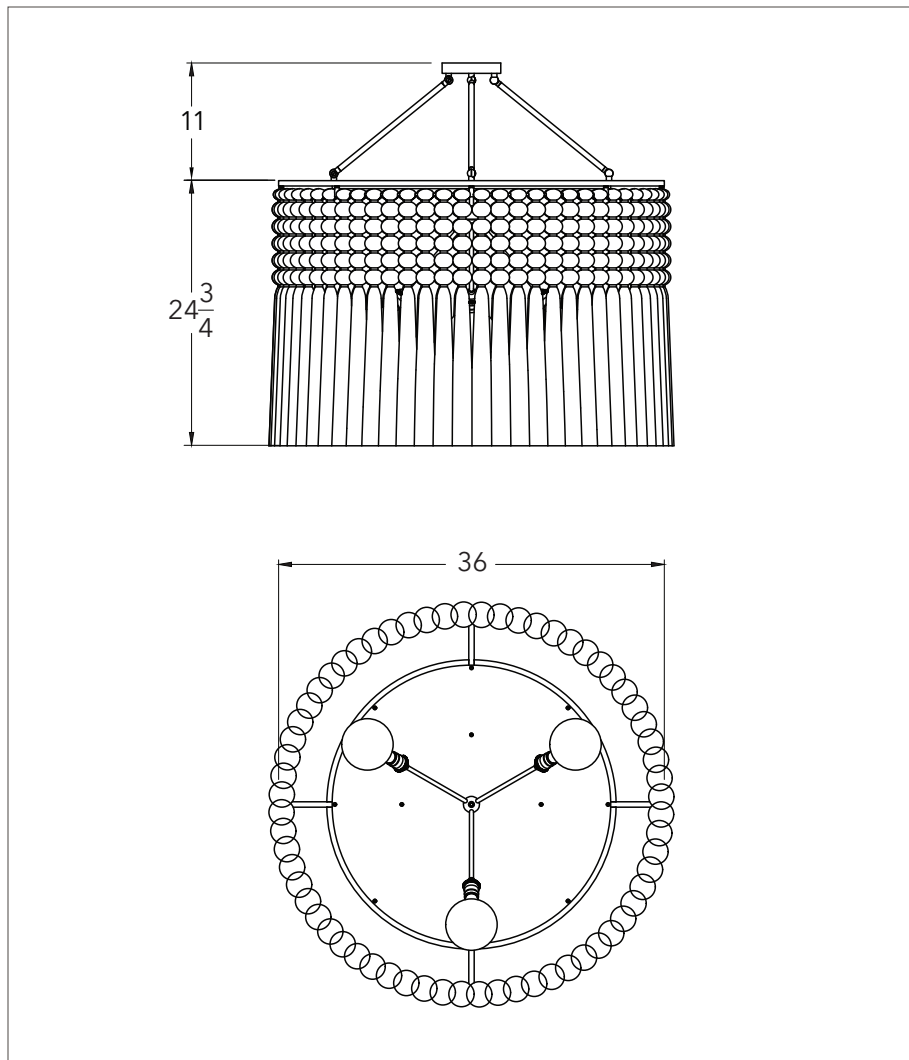

Dawn 36 - Spun Pearl Uniform

Chandelier

Dimensions: Diameter 36"
Tassel Length 24.75"

Weight: 63 lbs.

Drop Bars: Standard 11"
Minimum Height 8.5"
Maximum Height 30"

Chain Extension: Standard 18"
*Need more chain?
Please inquire, sold by 12" increments.

Bulb Size: Medium Base E26 / G40 4.75"

Bulb Quantity: 3 bulbs

Certifications:

- UL listed for damp locations
- Wiring for 220 EU installation is available
- FR treatment available

Make this Dawn 36 your own!