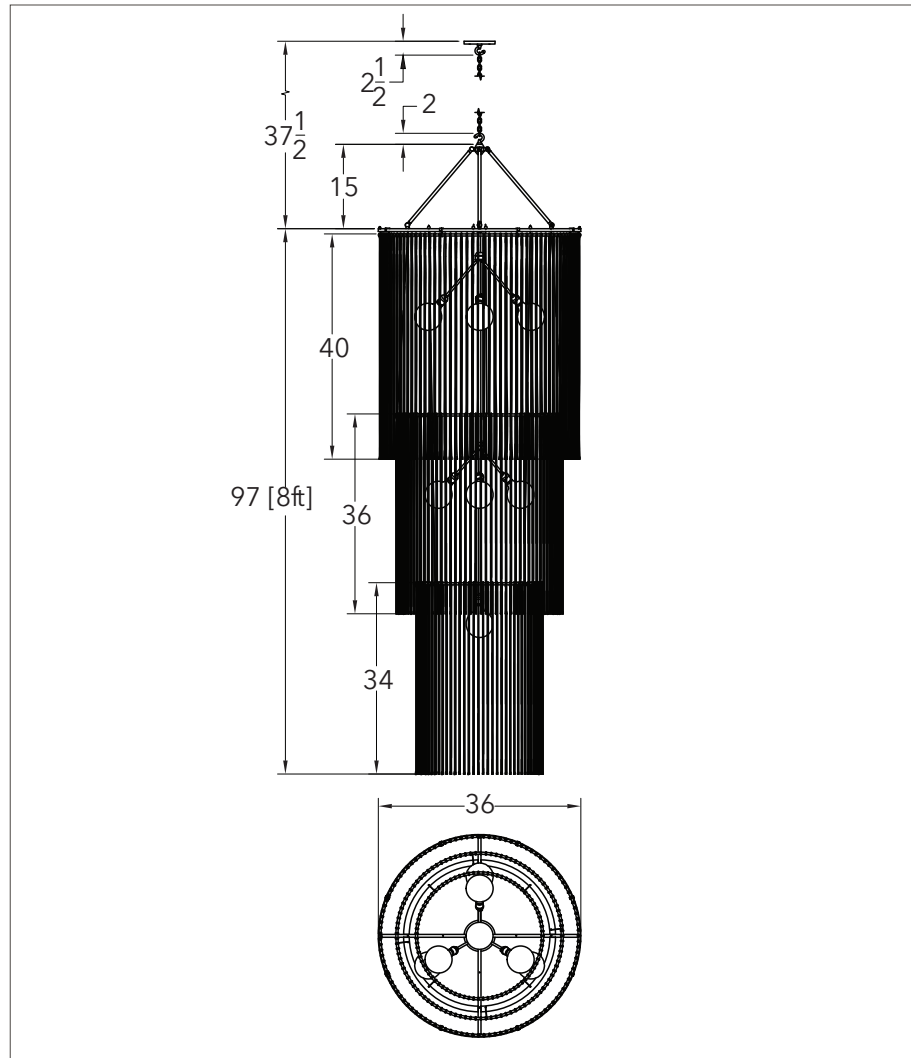

## Kate 36 - Fringe Envy

### Chandelier

**Dimensions:** Diameter 36"  
Fringe Lengths available for 5 ft, 6 ft, 8 ft

**Weight:** Frame - 40 lbs.  
8ft Fringe - 17 lbs

**Drop Bars:** Standard 15"  
Minimum Height 5"  
Maximum Height 30"

**Chain Extension:** Standard 18"  
\*Need more chain?  
Please inquire, sold by 12" increments.

**Bulb Size:** Medium Base E26 / G40 4.75"

**Bulb Quantity:** 7 bulbs

**Certifications:**

- UL listed for damp locations
- Wiring for 220 EU installation is available
- FR treatment available