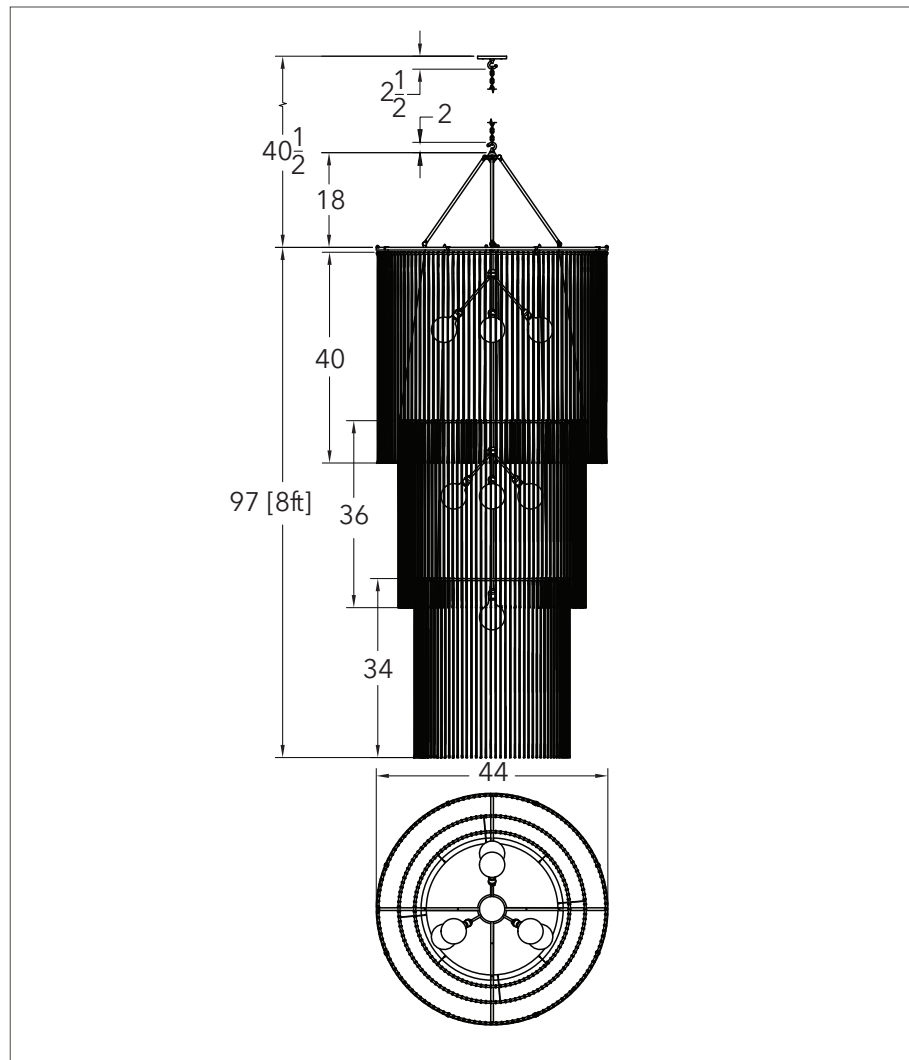

### Chandelier

**Dimensions:** Diameter 44"  
Fringe Lengths available for 5 ft, 6 ft, 8 ft

**Weight:** Frame - 50 lbs.  
8ft Fringe - 21 lbs

**Drop Bars:** Standard 18"  
Minimum Height 5"  
Maximum Height 33"

**Chain Extension:** Standard 18"  
\*Need more chain?  
Please inquire, sold by 12" increments.

**Bulb Size:** Medium Base E26 / G40 4.75"

**Bulb Quantity:** 7 bulbs

**Certifications:**

- UL listed for damp locations
- Wiring for 220 EU installation is available
- FR treatment available