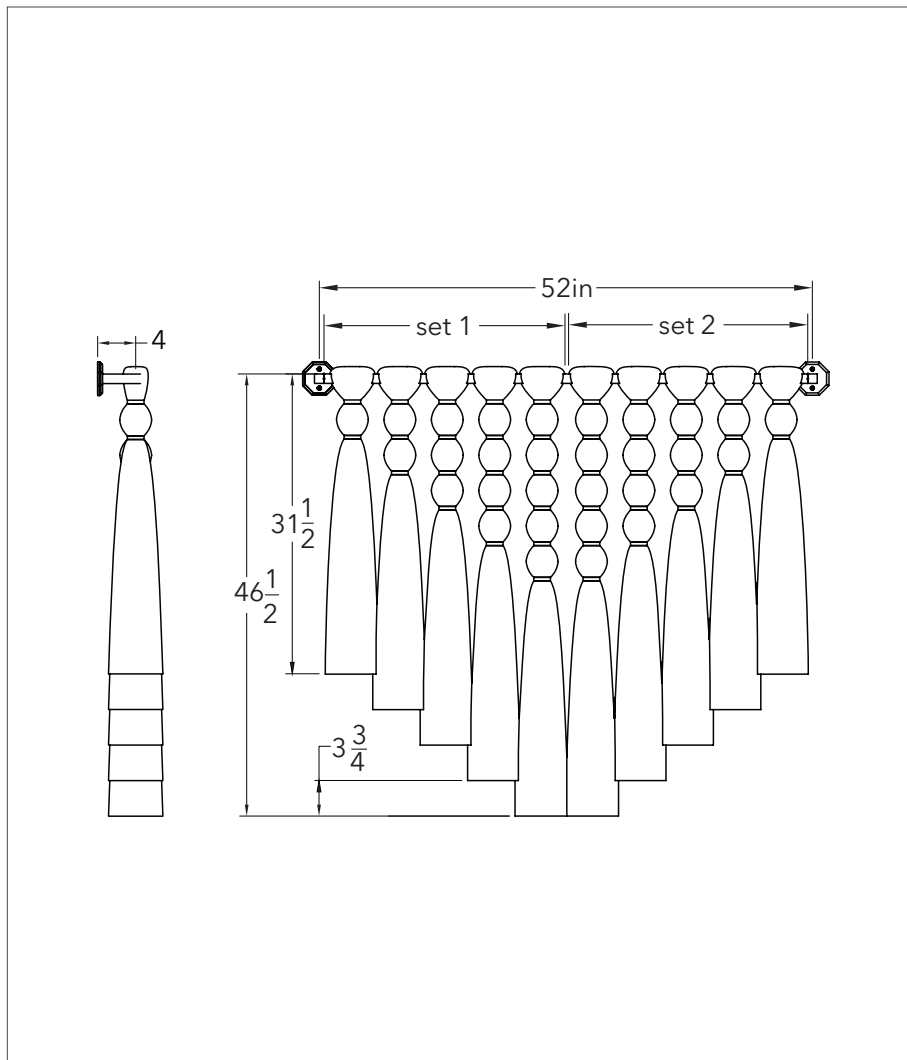

Ophelia 52 - Double

Wall Art

Dimensions: 52"W x 47"L

Weight:

Certifications:

- FR treatment available

Make this Ophelia 52 your own!

- See our standard material and colors
- Custom capabilities available, please inquire