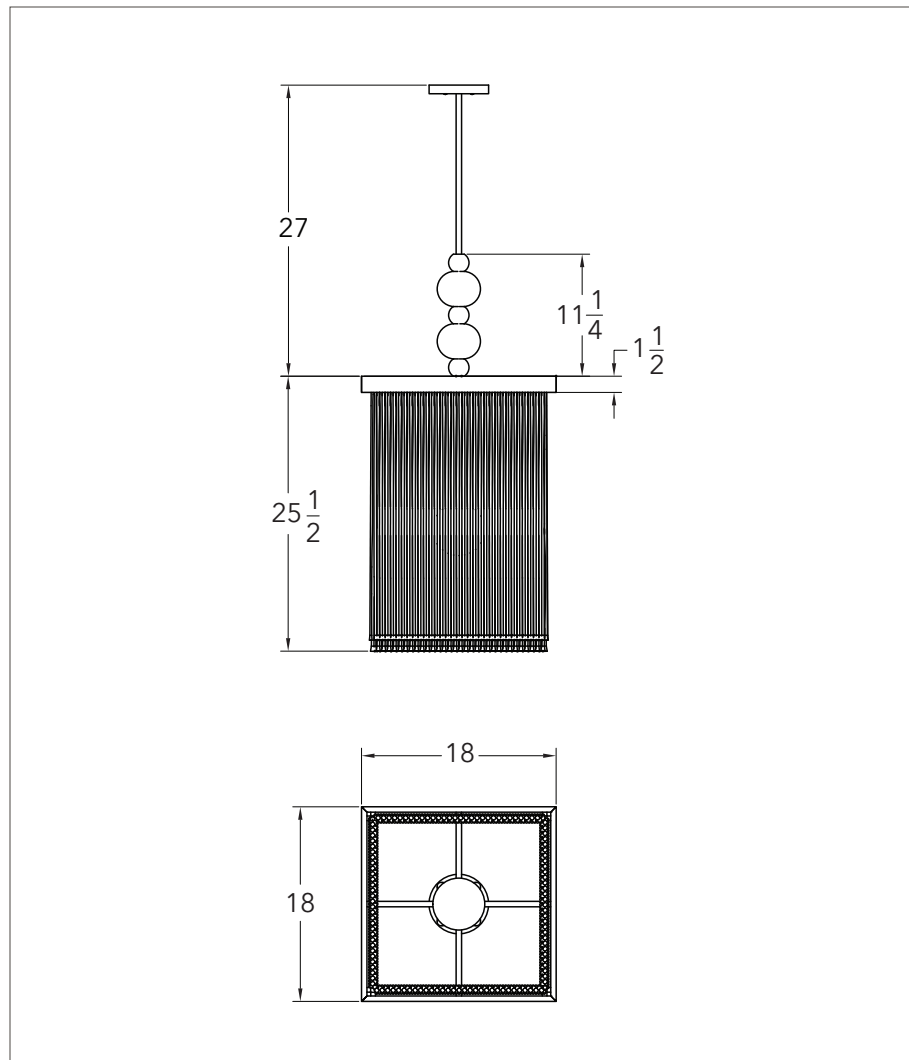

Sabine 18 - Fringe Envy

Chandelier

Dimensions: Frame - 18"W x 18D
Fringe Length - 25.5"

Weight:

Drop Bar: Standard 27" length

Bulb Size: Medium Base E26 / G40, 4.75"

Bulb Quantity: 1 bulb

Certifications:

- UL listed for damp locations
- Wiring for 220 EU installation is available
- FR treatment available

Make this Sabine 18 your own!

- See our standard material and colors
- Custom capabilities available, please inquire